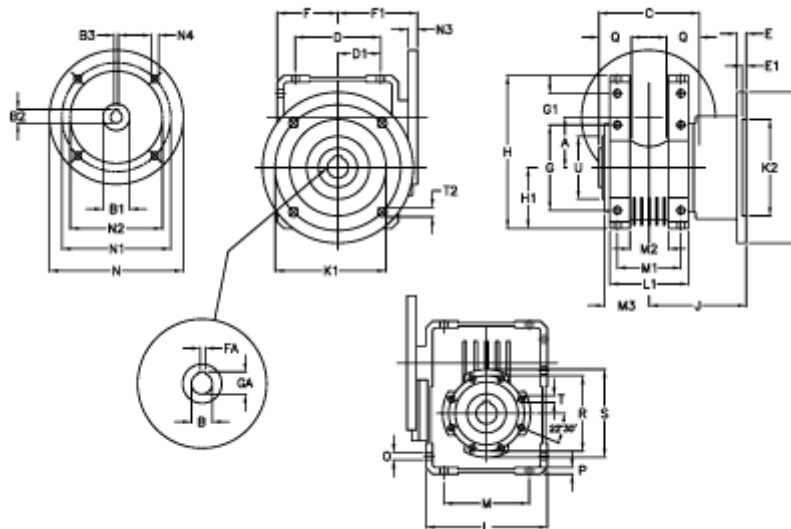

Article number: 392211004044536

Description: Worm Gear with Torque Limiter
W110 L2-UF-40-P112 B5

Measures

A = 110.10	E = 20	H = 308.0	M = 184	N4 = 13	U = 130
B = 42	E1 = 12	H1 = 125.0	M1 = 115	O = 14.0	
B1 E7 = 28	F = 125	J = 179.5	M2 = 69	P = 14	
B2 = 31.3	F1 = 151	K = 280	M3 = 73	Q = 45	
B3 H9 = 8	FA = 12	K1 = 230	N = 250	R = 165	
C = 155	G = 184	K2 = 170	N1 = 215	S = 200	
D = 174.0	G1 = 58.0	L = 250	N2 = 180	T = M12x19	
D1 = 82.0	GA = 45.3	L1 = 143	N3 = 13.0	T2 = 13.0	